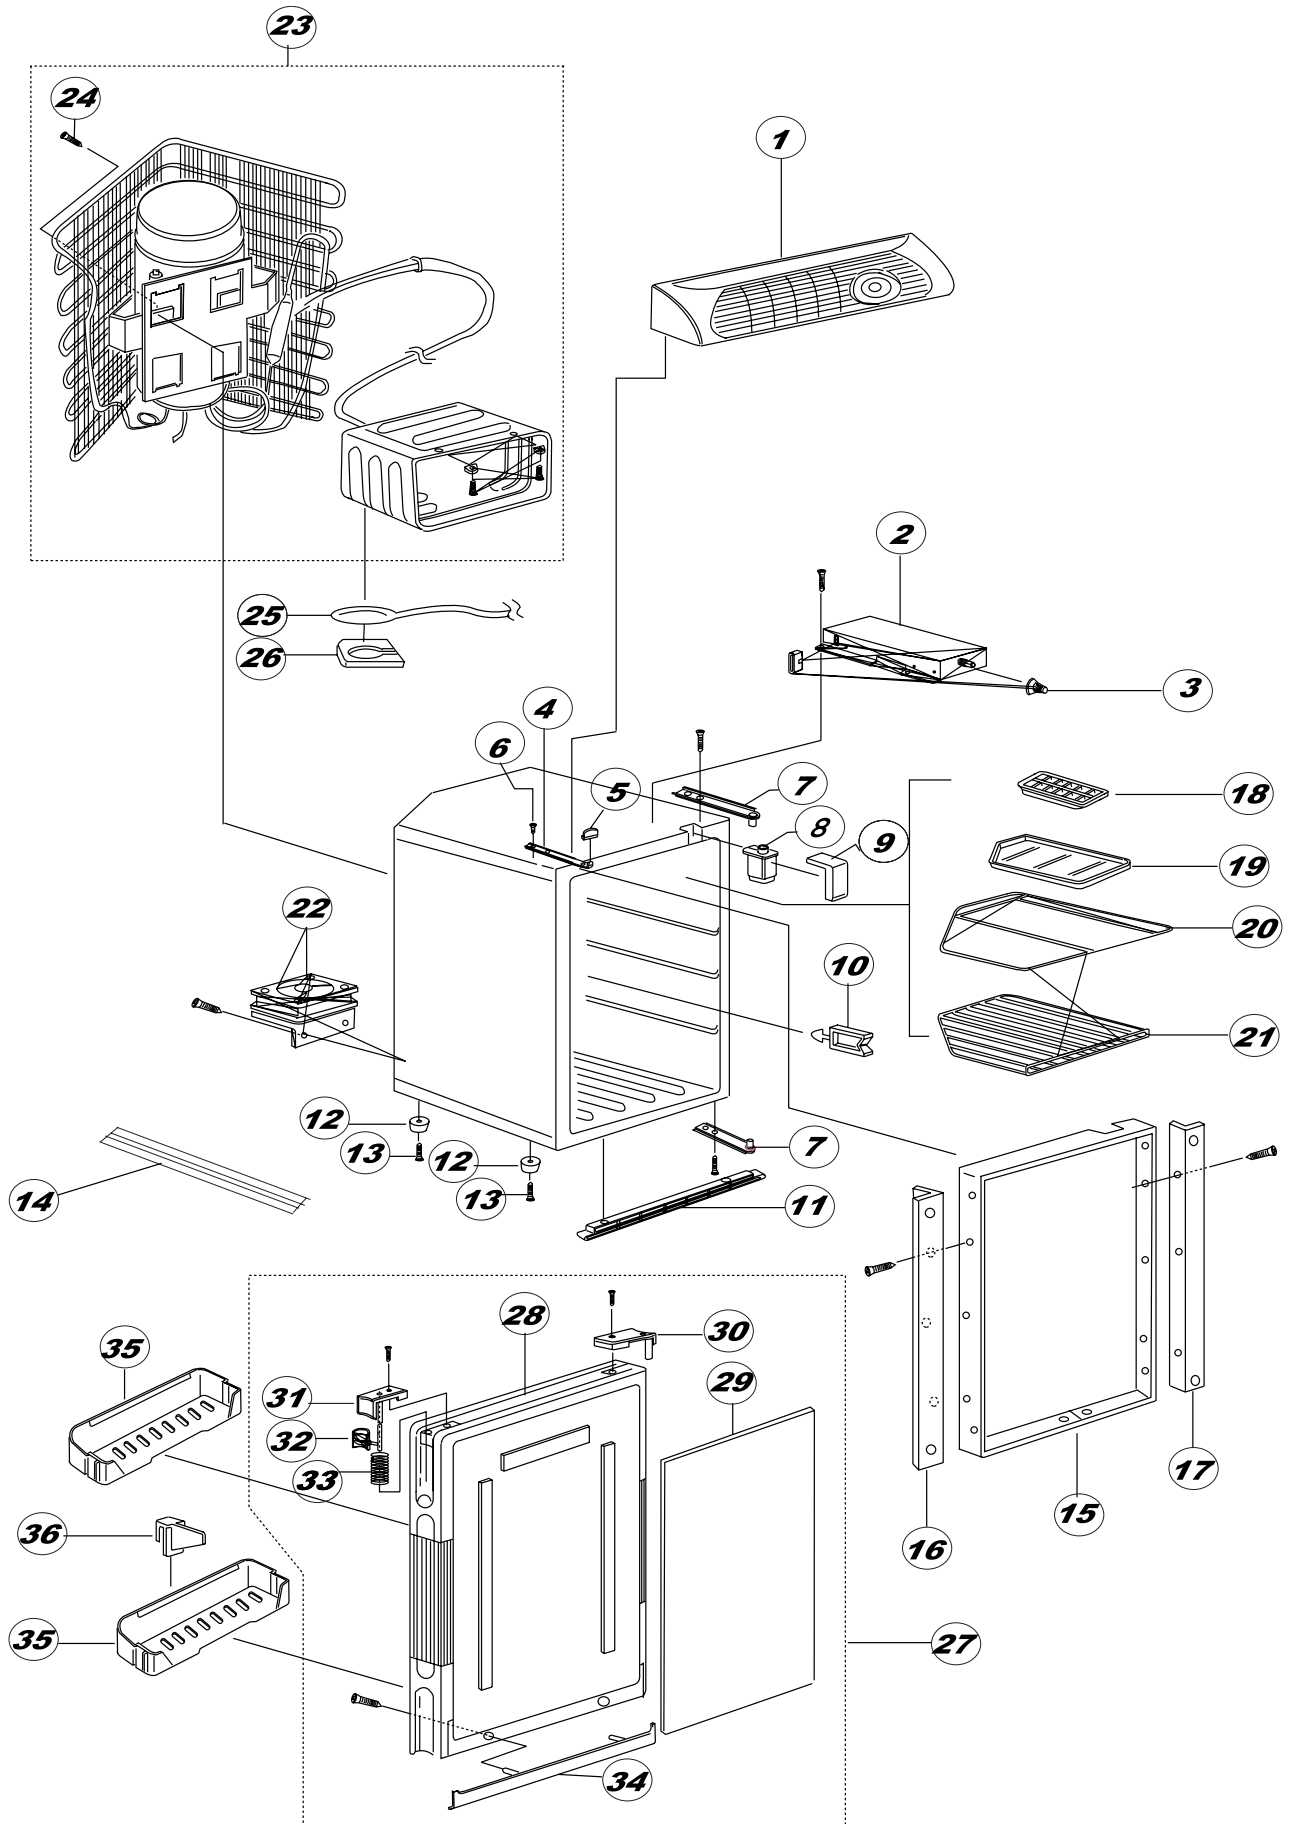

## REFRIGERATOR ASSEMBLY - DC0051 SERIES

NO.	PART #	DESCRIPTION	DC0051	DC0051K	DC0051S
1	422511000	COVER-CONTROL/BLACK	X	X	
	422511010	COVER-CONTROL/STAINLESS			X
2	163010700	POWER SUPPLY-DC	X	X	X
3	160220100	KNOB-THERMOSTAT	X	X	X
4	300206400	PLATE-FOR TRAVEL LATCH	X	X	
5	422111400	COVER-PLATE FOR TRAVEL LATCH/BLACK	X	X	
6	501042700	BOLT/SCREW	X	X	X
7	160932610	HINGE ASSY	X	X	X
8	416027200	BUSHING-RUBBER/CABINET/COOLING UNIT TUBING	X	X	X
9	404006300	BUSHING-"I"/PLASTIC/CABINET/COOLING UNIT TUBING	X	X	X
10	645109400	HOLDER-SHELF/REAR	X	X	X
11	422601500	FRAME-CABINET BOTTOM/BLACK	X	X	
	422601510	FRAME-CABINET BOTTOM/STAINLESS			X
12	412018700	CUSHION-BOTTOM LEG	X	X	X
	412019500	CUSHION-BOTTOM RAIL (PRODUCED APRIL 2001 & AFTER)	X	X	X
13	80800432050	SCREW-BOTTOM LEG	X	X	X
	500013400	SCREW-BOTTOM RAIL & CUSHION (PRODUCED APRIL 2001 & AFTER)	X	X	X
14	427401000	SUPPORT-LOWER CABINET/LH (APRIL 2001 & AFTER)	X	X	X
	427401100	SUPPORT-LOWER CABINET/RH (APRIL 2001 & AFTER)	X	X	X
15	322376401	FRAME-COVER/CABINET FRONT/4 SIDES/BLACK	X	X	
16	323009831	FRAME-CABINET SIDE/LH/BLACK	X	X	
	323009870	FRAME-CABINET SIDE/LH/STAINLESS			X
17	323009841	FRAME-CABINET SIDE/RH/BLACK	X	X	
	323009880	FRAME-CABINET SIDE/RH/STAINLESS			X
18	160203000	ICE CUBE TRAY	X	X	X
19	433003800	DRAINAGE PAN	X	X	X
20	523003510	SHELF-UPPER/HOLDS DRAINAGE PAN	X	X	X
21	523003500	SHELF-LOWER	X	X	X
22	160928900	FAN ONLY-50 CYCLE/40 WATT	X	X	X
23	161011310	COOLING UNIT	X	X	X
24	500013600	SCREW	X	X	X
25	605505420	THERMISTER-EVAPORATOR	X	X	X
26	422305000	HOLDER-THERMISTER/AT EVAPORATOR	X	X	X
27	160044100	DOOR ASSY-WITHOUT DOOR POCKET & DOOR PANEL/BLACK/DE	X	X	
	160044150	DOOR ASSY-WITHOUT DOOR POCKET & DOOR PANEL/STAINLESS			X
28	160933900	DOOR FRAME ASSY-BLACK	X	X	
	160933920	DOOR FRAME ASSY-STAINLESS			X
29	302313300	DOOR PANEL-BLACK	X	X	
	302313340	DOOR PANEL-STAINLESS			X
30	422111300	COVER-HINGE/RH/BLACK	X	X	
	422111310	COVER-HINGE/RH/STAINLESS			X
31	422111200	COVER-HINGE/LH/BLACK	X	X	
	422111210	COVER-HINGE/LH/STAINLESS			X
32	160222100	HANDLE ASSY-DOOR/BLACK	X	X	
	160222120	HANDLE ASSY-DOOR/STAINLESS			X
33	520004400	SPRING-TRAVEL LATCH	X	X	X
34	422602100	DOOR FRAME-BOTTOM/BLACK	X	X	
	422602120	DOOR FRAME-BOTTOM/STAINLESS			X
35	422508810	DOOR POCKET-DOOR SHELF BIN	X	X	X
36	422508610	PARTITION-DOOR POCKET	X	X	X
NS	606901100	FERRITE CORE	X	X	X
NS	623010	KIT-GRILL/DC0051K		X	
NS	621775	WIRING PICTAIL-PACCAR (POWER SUPPLY TO DC SOURCE)		X	